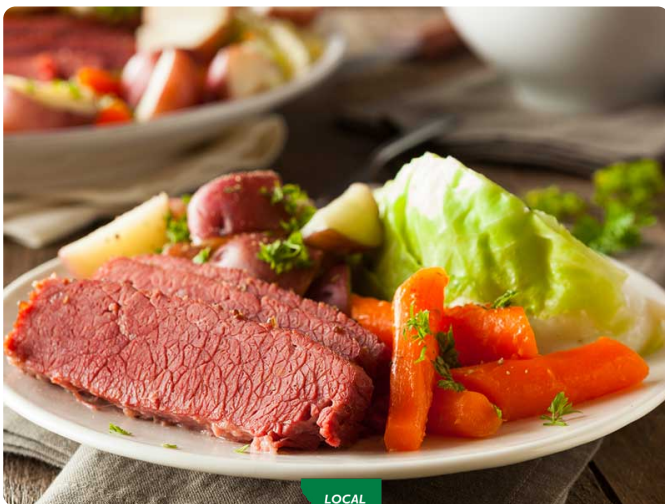

## Meat & Seafood

**Corned Beef**  
B Bar Ranch, Big Timber, Montana  
Regular Price - \$12.99/lb

**\$10.99/lb**

**Peeled & Deveined Shrimp**  
Co-op Seafood  
Regular price - \$18.99/lb

**\$5 off/lb**